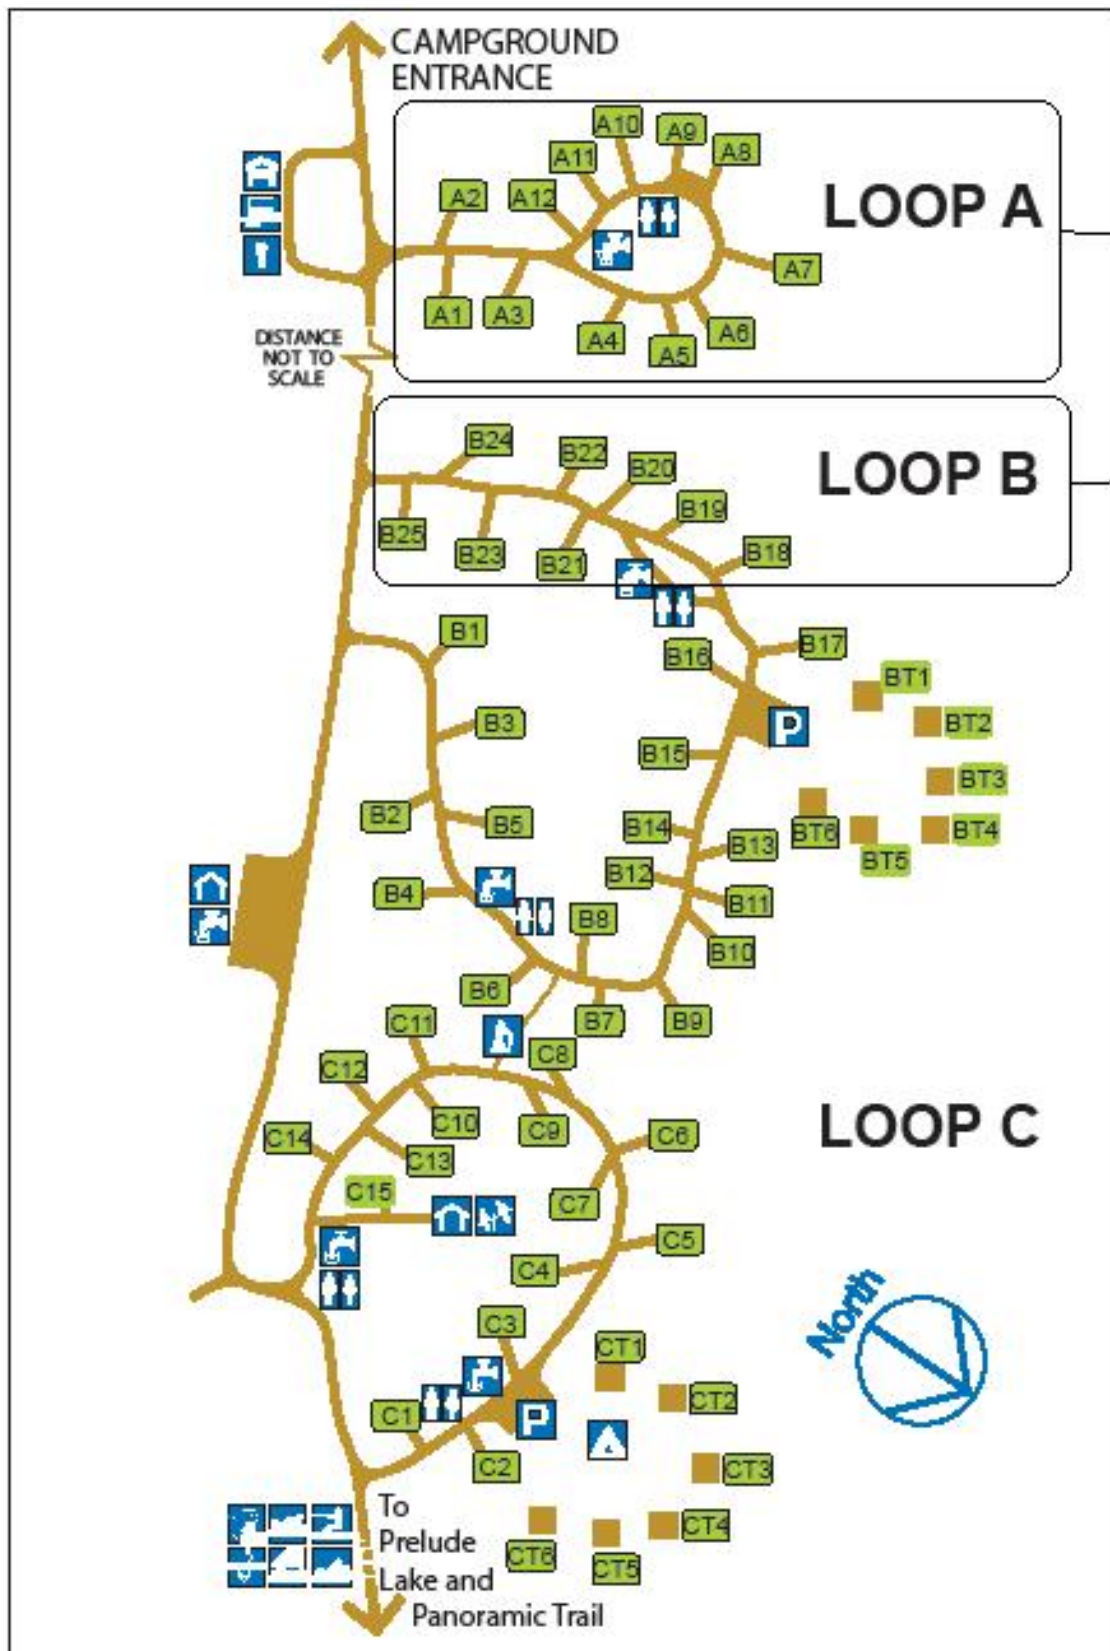

Prelude Lake Park Campground

Seasonal Campsites

REID LAKE TERRITORIAL PARK