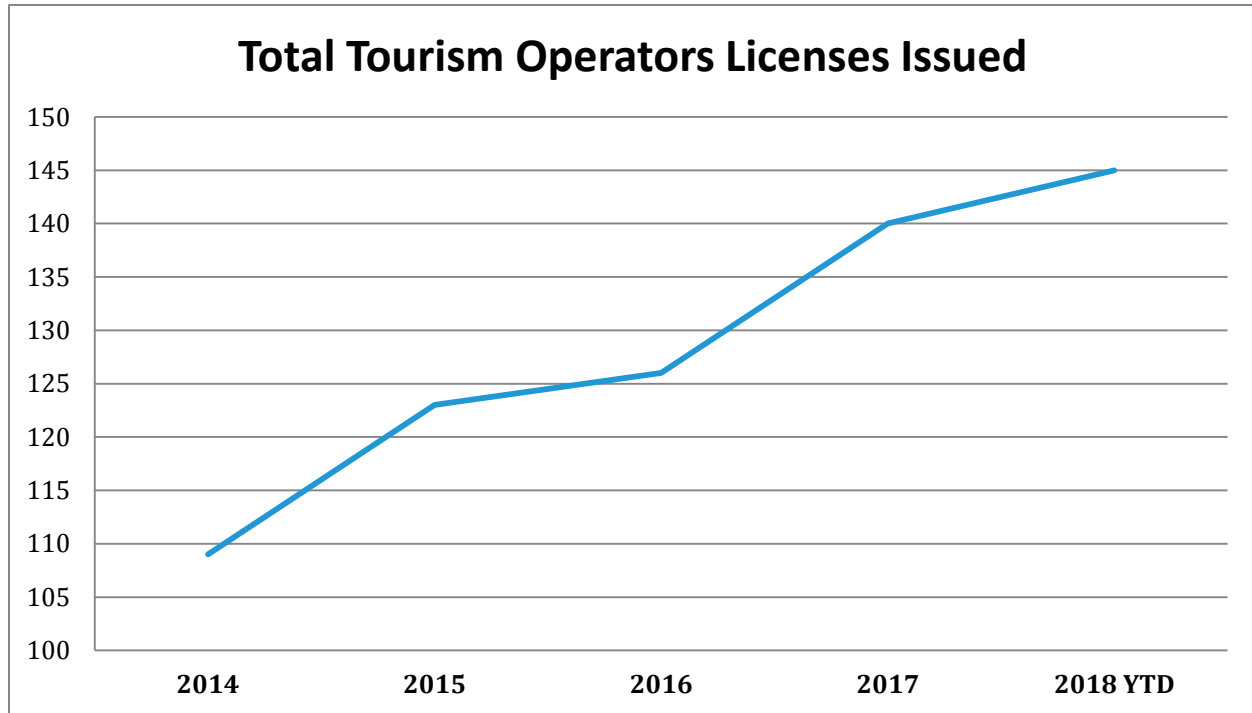

Tourism Operator Licenses Indicators

Last Update: October 24, 2018.