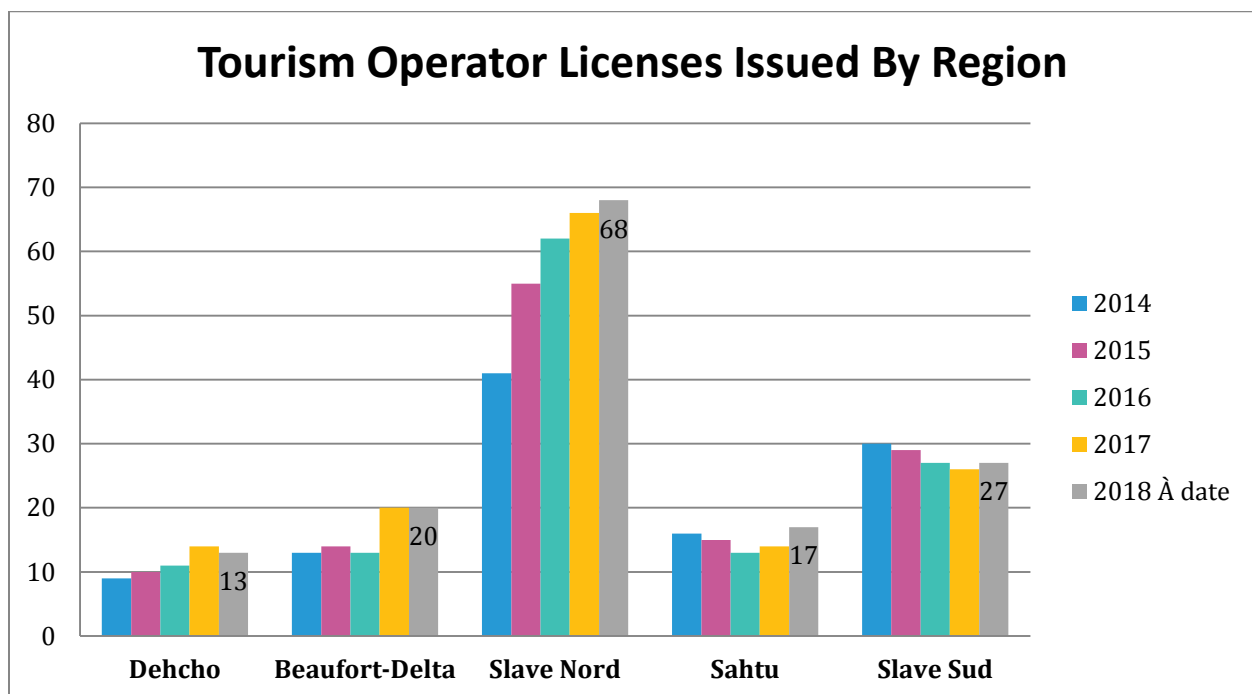

Tourism Operator Licenses Indicators

Last Update: October 24, 2018.