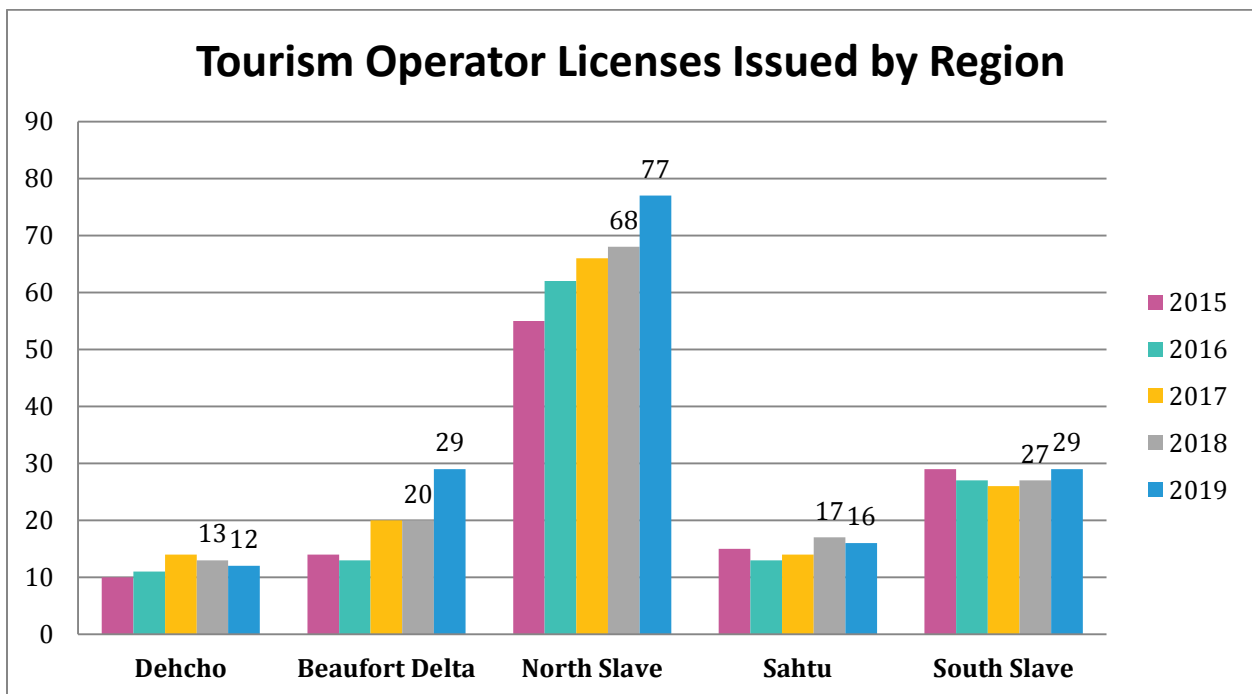

Tourism Operator License Indicators

Last Update: November 19, 2019.