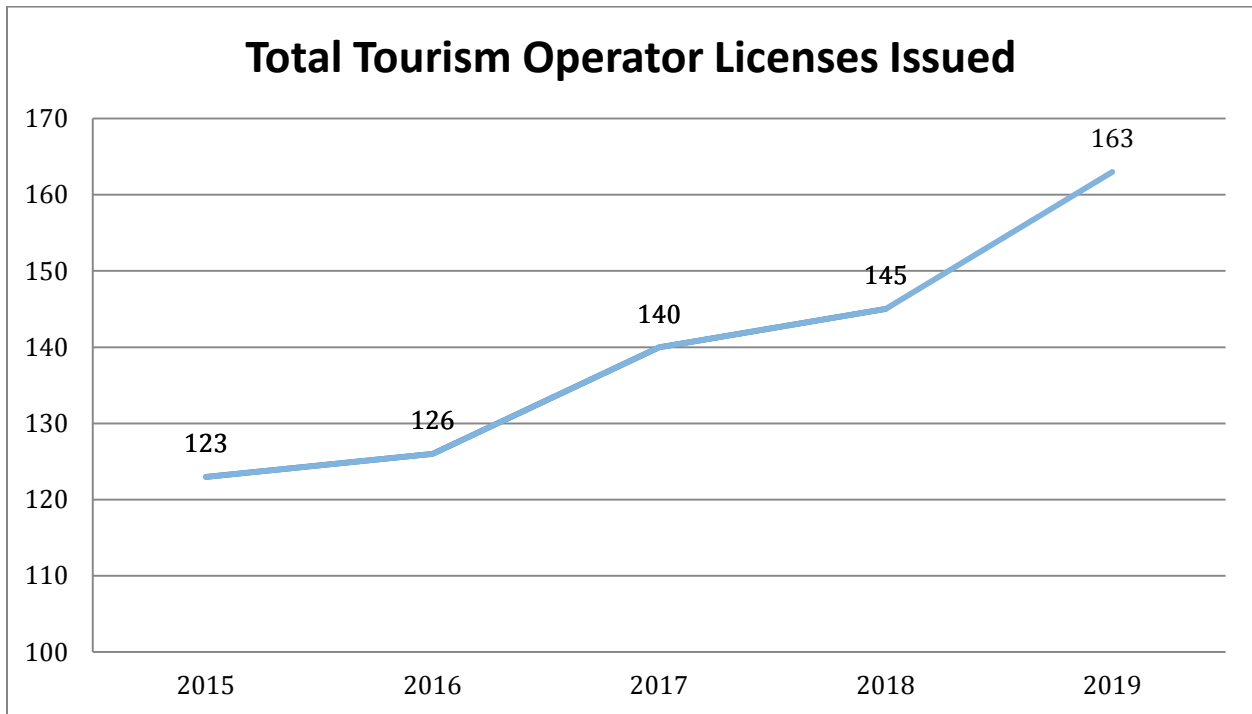

Tourism Operator License Indicators

Last Update: November 19, 2019.