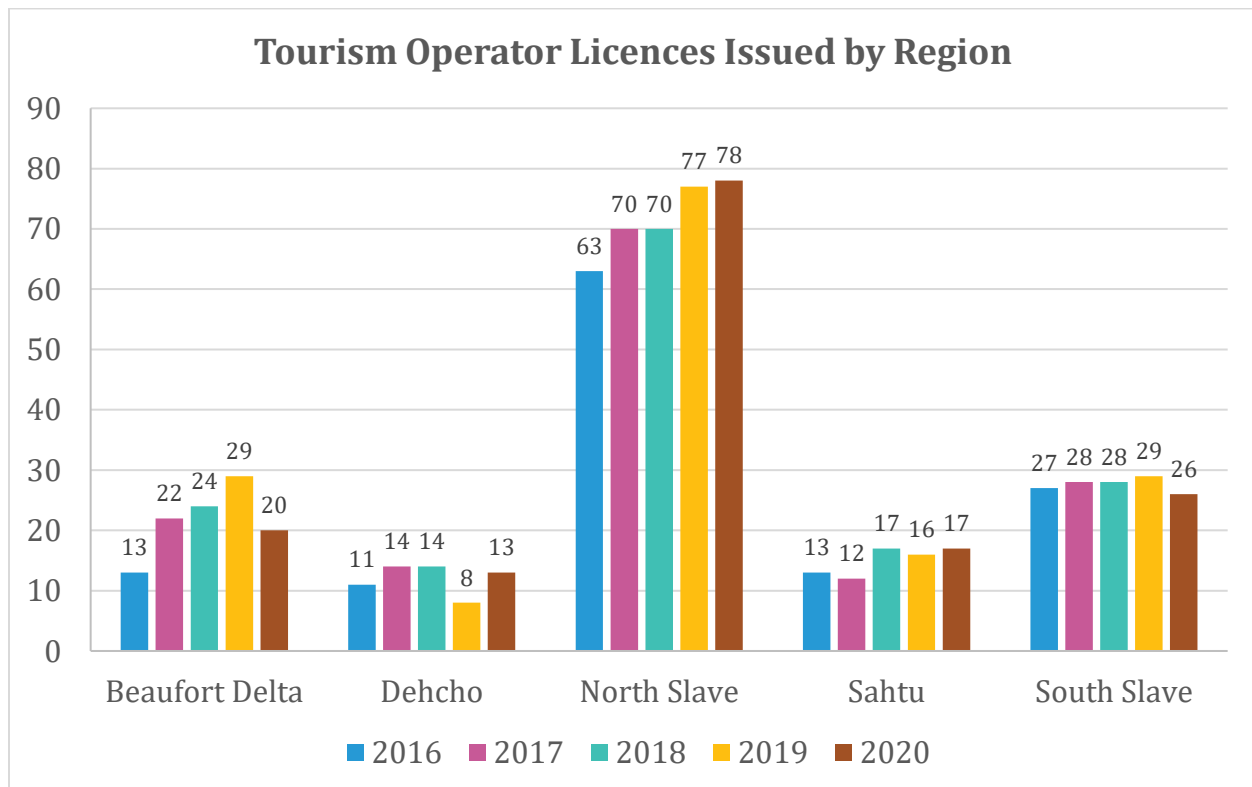

Tourism Operator Licence Indicators

Updated: April 15, 2021