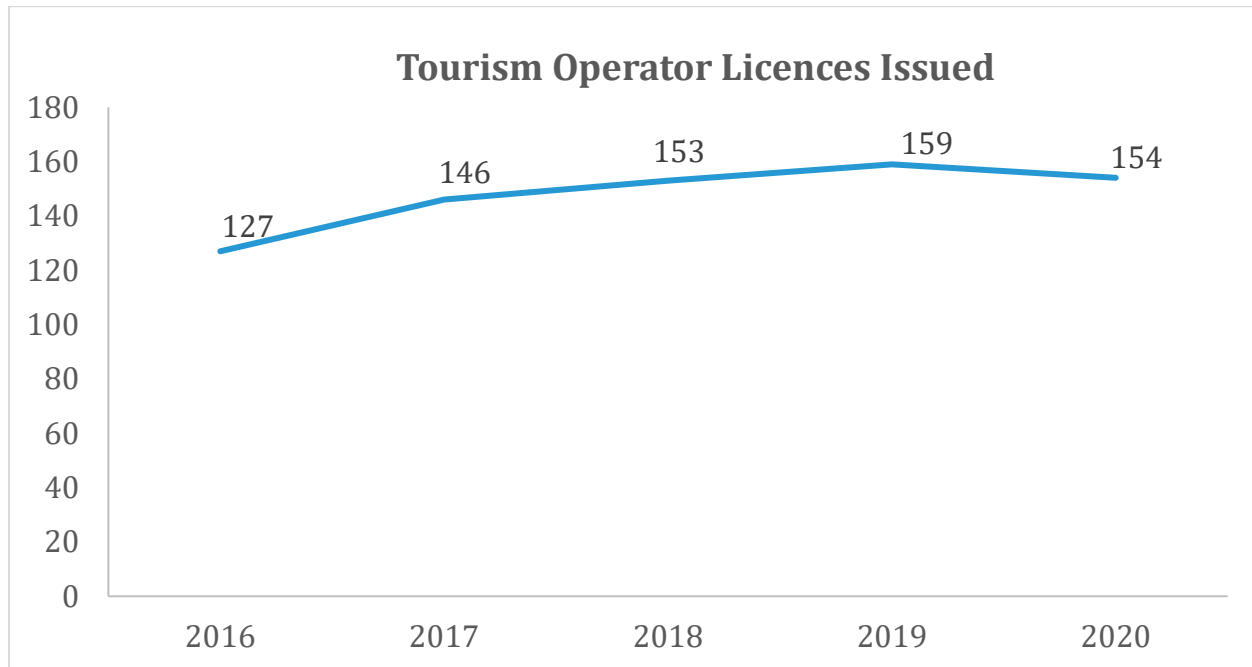

Tourism Operator Licence Indicators

Updated: April 15, 2021