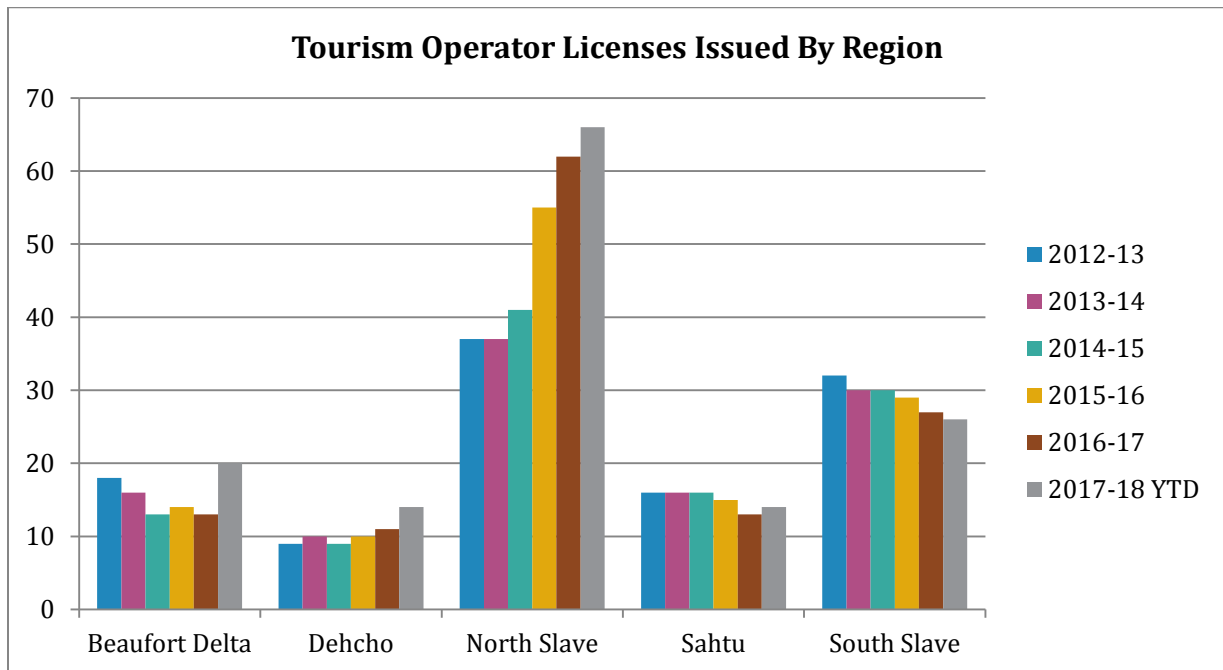

Tourism Operator Licenses Indicators

Last Update: September 27, 2017.