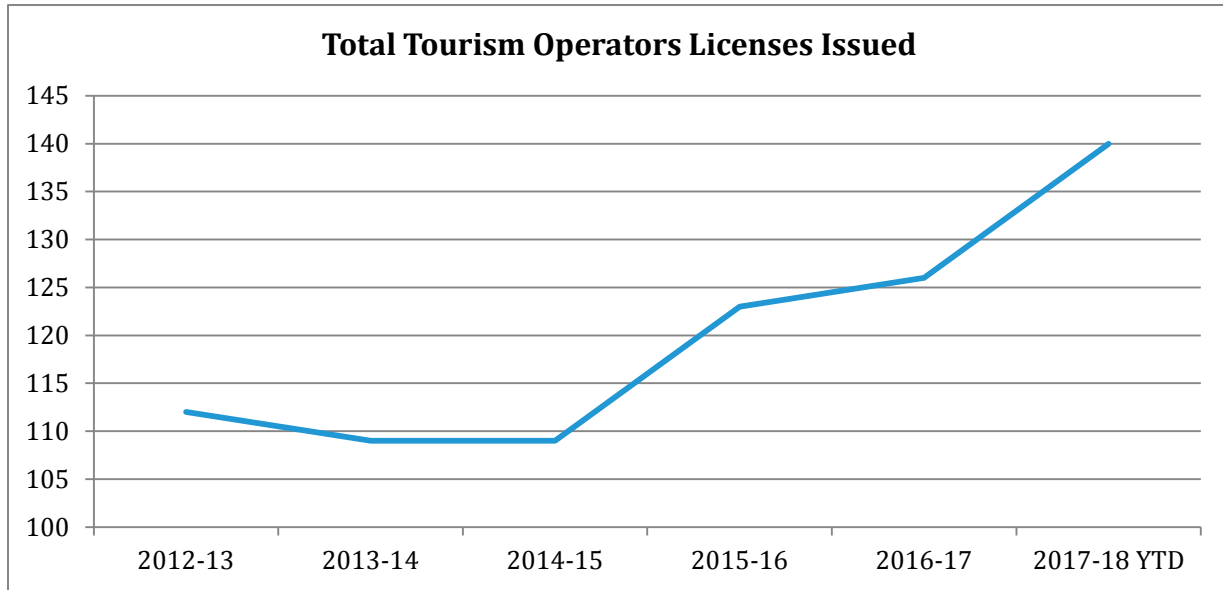

Tourism Operator Licenses Indicators

Last Update: September 27, 2017.